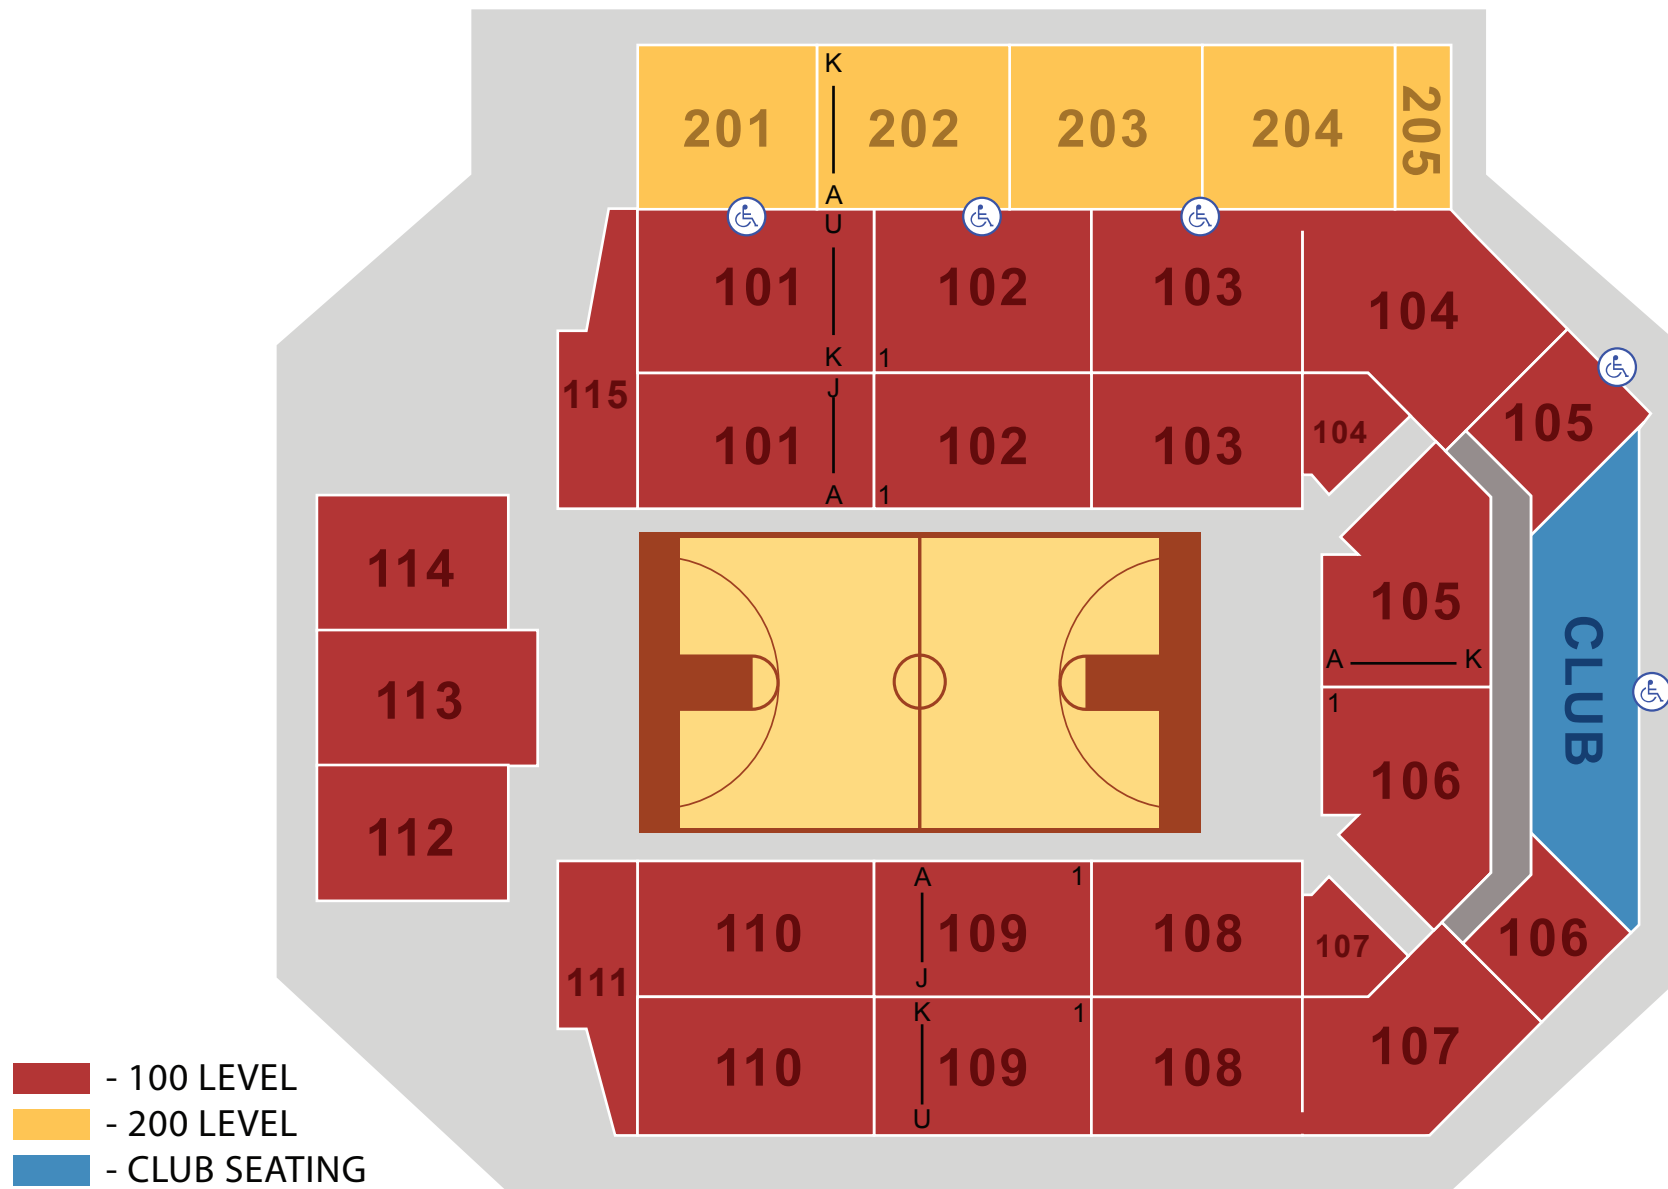

Virginia State University

PETERSBURG, VA

BASKETBALL

-  - 100 LEVEL
-  - 200 LEVEL
-  - CLUB SEATING
-  - ACCESSIBLE